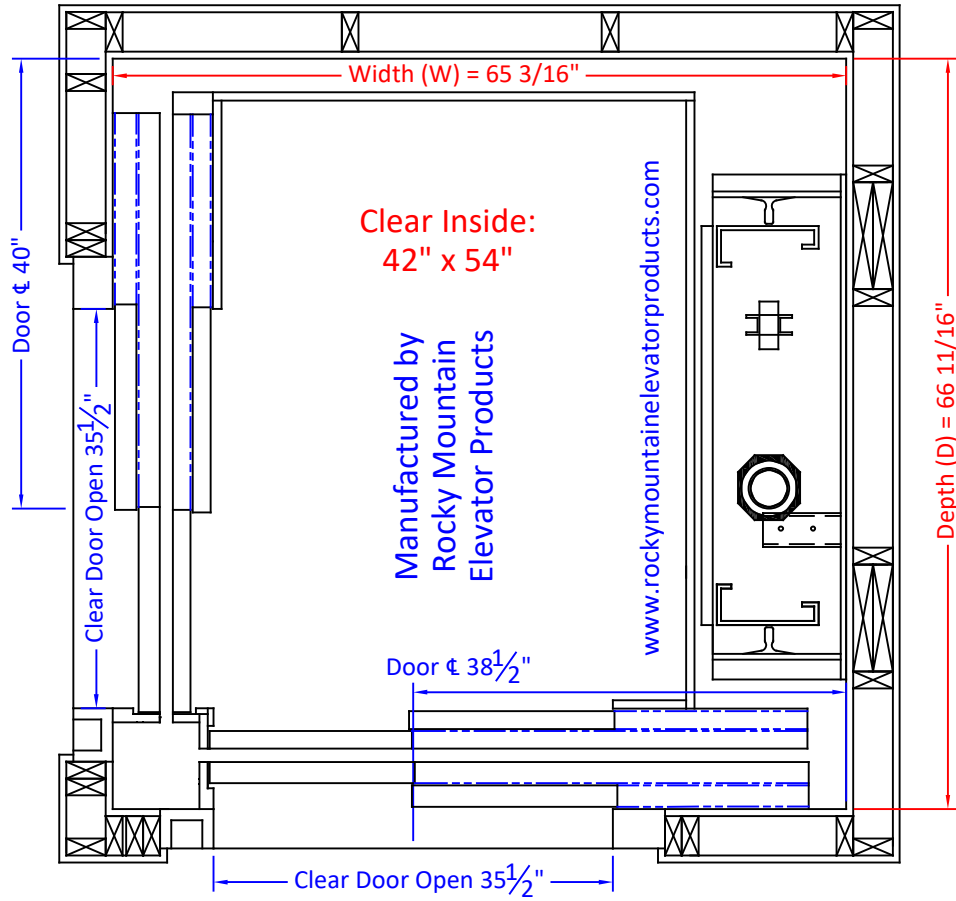

REV.	DATE	DESCRIPTION

ROCKY MOUNTAIN ELEVATOR PRODUCTS
 LIVE LIFE ELEVATED
 Phone: (866) 482-4472
 www.Rockymountainelevatorproducts.com

TITLE: SRH-2SPVRL,42x54,RR,FRONT-SIDE,LH-RH		DRAWING #
DRAWN BY: JEV	DATE:	CONTRACTOR NAME:
APPROVED BY ELEVATOR DEALER:		JOB NAME:
		DATE: