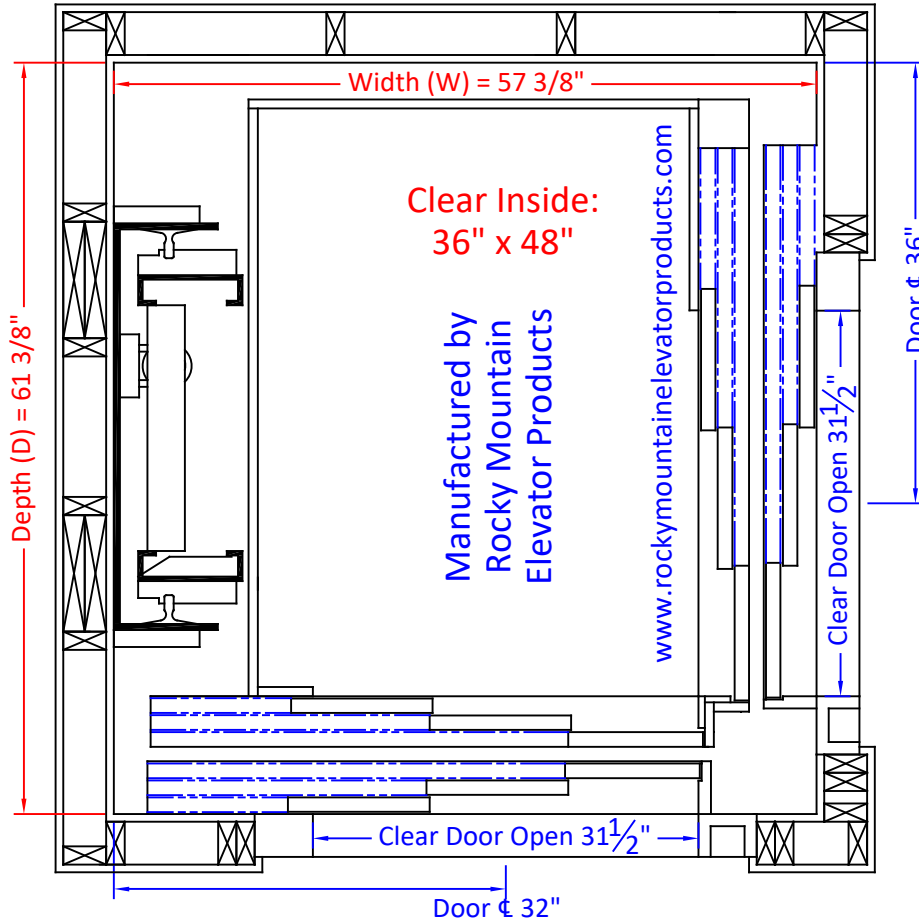

REV.	DATE	DESCRIPTION

ROCKY MOUNTAIN ELEVATOR PRODUCTS
LIVE LIFE ELEVATED

Phone: (866) 482-4472
www.Rockymountainelevatorproducts.com

TITLE: SRH-3SPVLR,36x48,RL,FRONT-SIDE,RH-LH

DRAWING #

DRAWN BY:
JEV

DATE: