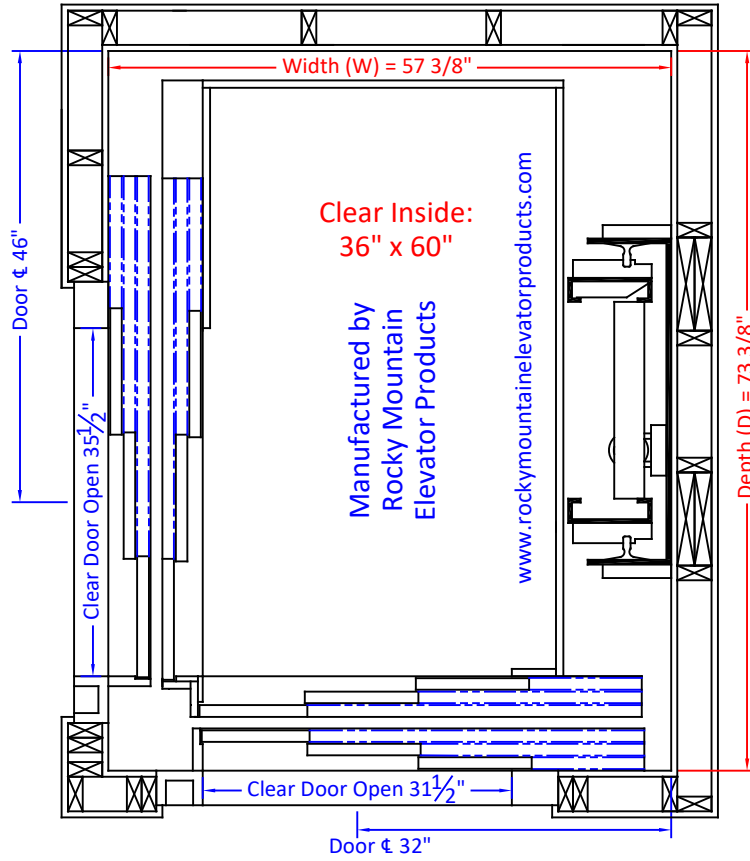

REV.	DATE	DESCRIPTION

 ROCKY MOUNTAIN ELEVATOR PRODUCTS LIVE LIFE ELEVATED Phone: (866) 482-4472 www.Rockymountainelevatorproducts.com	TITLE: SRH-3SPVRL,36x60,RR,FRONT-SIDE,LH-RH		DRAWING #
	DRAWN BY: JEV	DATE:	CONTRACTOR NAME:
	APPROVED BY ELEVATOR DEALER:		JOB NAME:
			DATE: