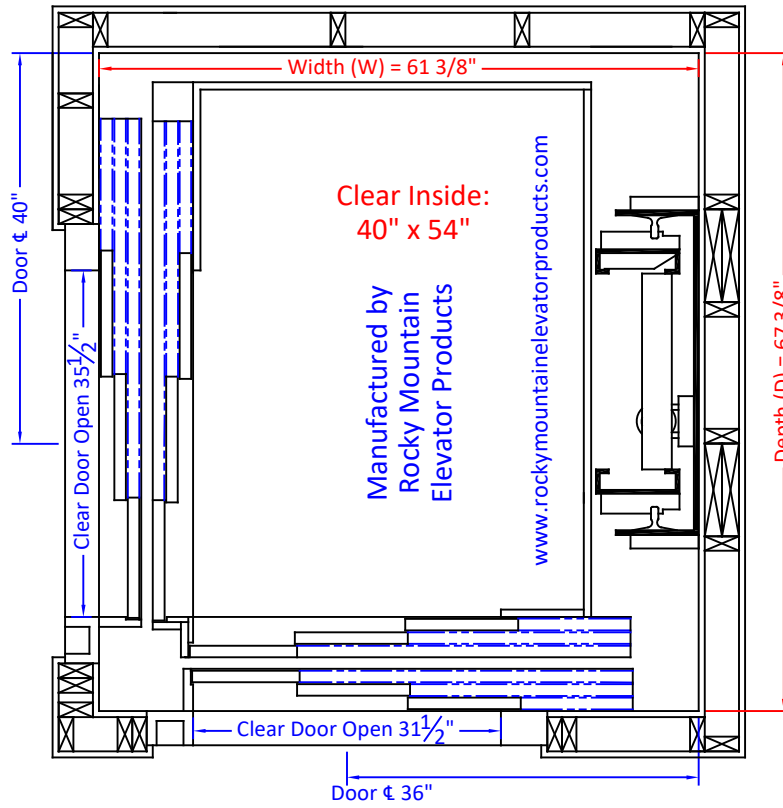

REV.	DATE	DESCRIPTION

 ROCKY MOUNTAIN ELEVATOR PRODUCTS LIVE LIFE ELEVATED Phone: (866) 482-4472 www.Rockymountainelevatorproducts.com	TITLE: SRH-3SPVRL,40x54,RR,FRONT-SIDE,LH-RH		DRAWING #
	DRAWN BY: JEV	DATE:	CONTRACTOR NAME:
	APPROVED BY ELEVATOR DEALER:		JOB NAME:
			DATE: