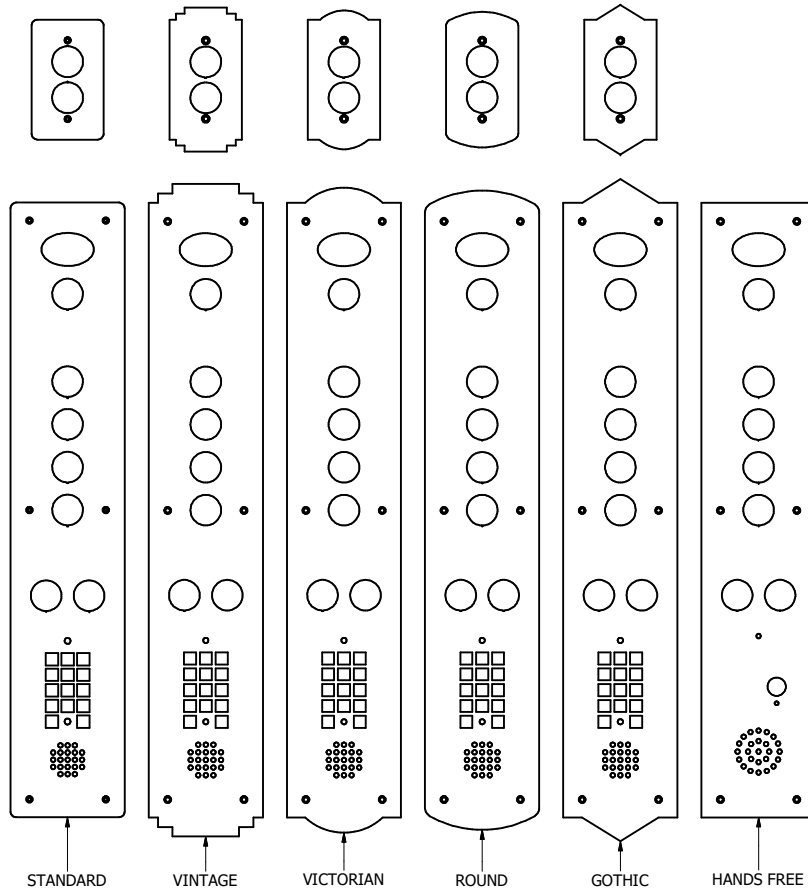

NOTES: UNLESS OTHERWISE SPECIFIED.

1. FINISH: SEE TABLE 1

TABLE 1: AVAILABLE FINISHES

	BRUSHED BRASS
	BRUSHED STAINLESS STEEL
	OIL RUBBED BRONZE

TABLE 2: AVAILABLE STYLES

	STANDARD
	VINTAGE
	VICTORIAN
	ROUND
	GOTHIC
	HANDS FREE

<b>TOLERANCES</b>  ANGULAR: $\pm 1'$  .XXX: $\pm .005$  .XX: $\pm .015$	DRAWN	7/24/2014	 <b>ROCKY MOUNTAIN ELEVATOR PRODUCTS</b> <small>MADE IN THE USA</small>		
	WLL			TITLE	
	CHECKED		COP/HCS FIXTURE STYLES		
	QA				
	MFG		SIZE	DWG NO	REV
	APPROVED		C	COP-600000	
DO NOT SCALE DRAWING			SCALE	SHEET 1 OF 1	