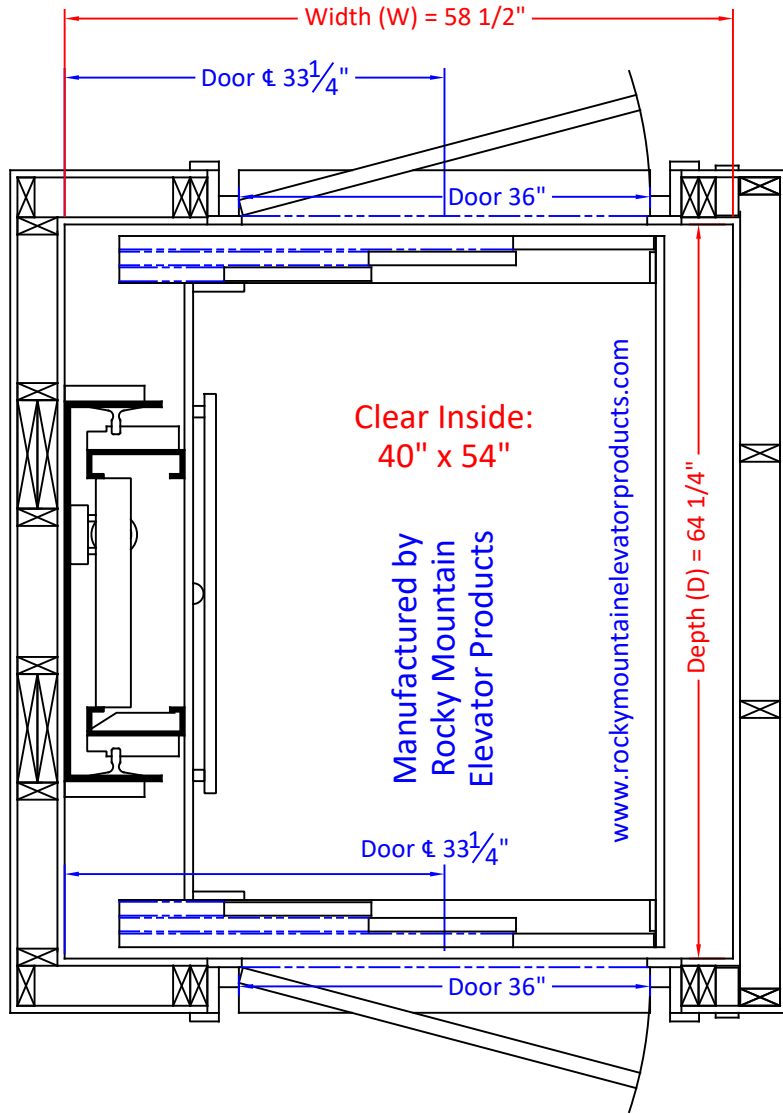

REV.	DATE	DESCRIPTION

ROCKY MOUNTAIN ELEVATOR PRODUCTS
 LIVE LIFE ELEVATED
 Phone: (866) 482-4472
 www.Rockymountainelevatorproducts.com

TITLE: SRH-3SPVSLR,40x54,RL,FRONT-REAR,RH-LH		DRAWING #	
DRAWN BY: JEV	DATE:	CONTRACTOR NAME:	
APPROVED BY ELEVATOR DEALER:		JOB NAME:	
			DATE: