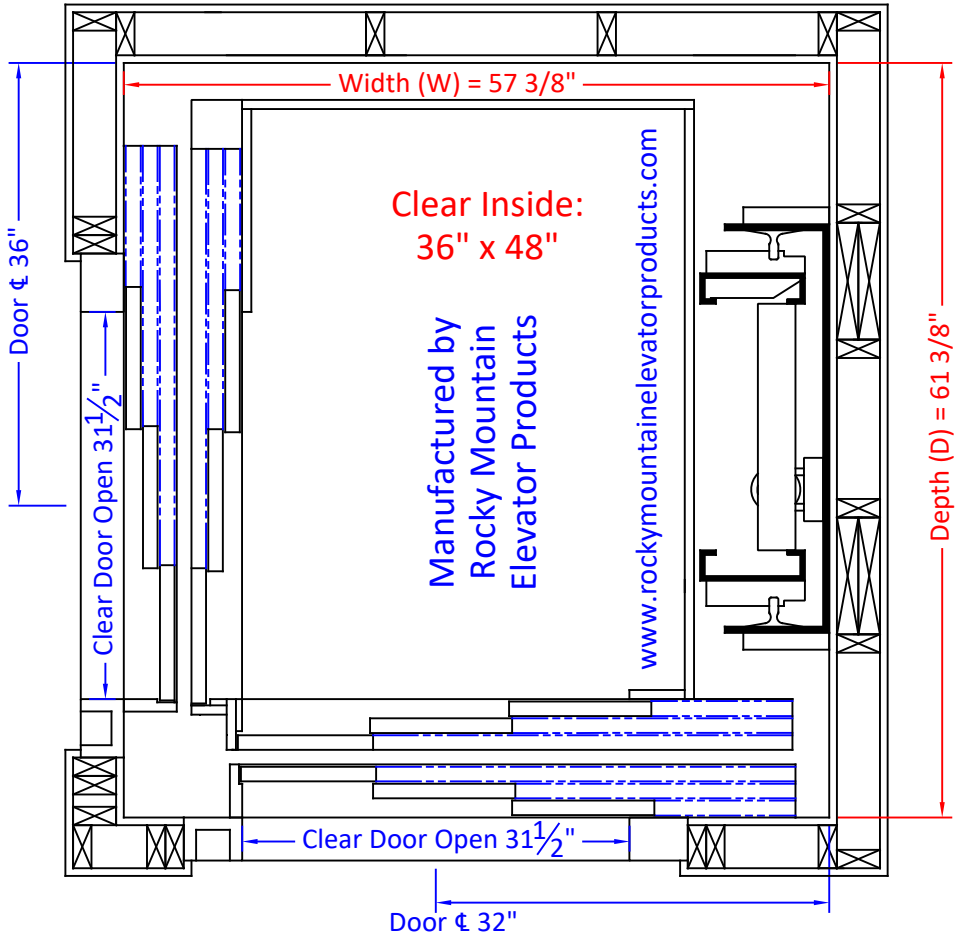

REV.	DATE	DESCRIPTION

ROCKY MOUNTAIN ELEVATOR PRODUCTS
 LIVE LIFE ELEVATED
 Phone: (866) 482-4472
 www.Rockymountainelevatorproducts.com

TITLE: SRH-3SPVRL,36x48,RR,FRONT-SIDE,LH-RH		DRAWING #
DRAWN BY: JEV	DATE:	CONTRACTOR NAME:
APPROVED BY ELEVATOR DEALER:		JOB NAME:
		DATE: