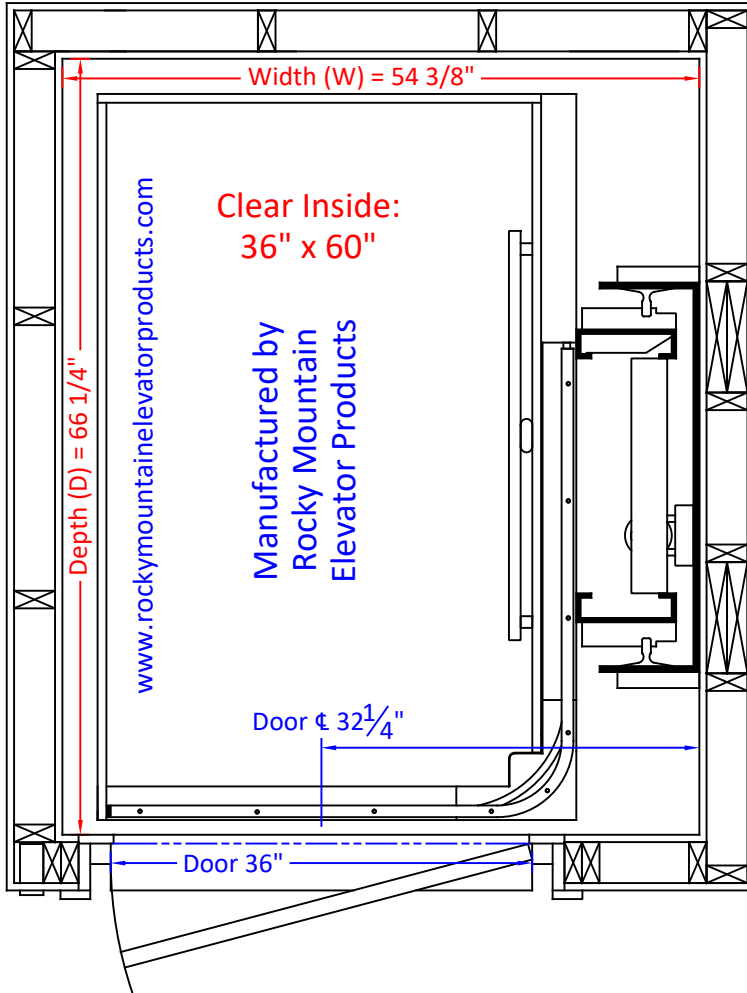

REV.	DATE	DESCRIPTION

ROCKY MOUNTAIN ELEVATOR PRODUCTS
 LIVE LIFE ELEVATED
 Phone: (866) 482-4472
 www.Rockymountainelevatorproducts.com

TITLE: SRH-WGR,36x60,RR,FRONT,LH		DRAWING #
DRAWN BY: JEV	DATE:	CONTRACTOR NAME:
		JOB NAME:
APPROVED BY ELEVATOR DEALER:		DATE: